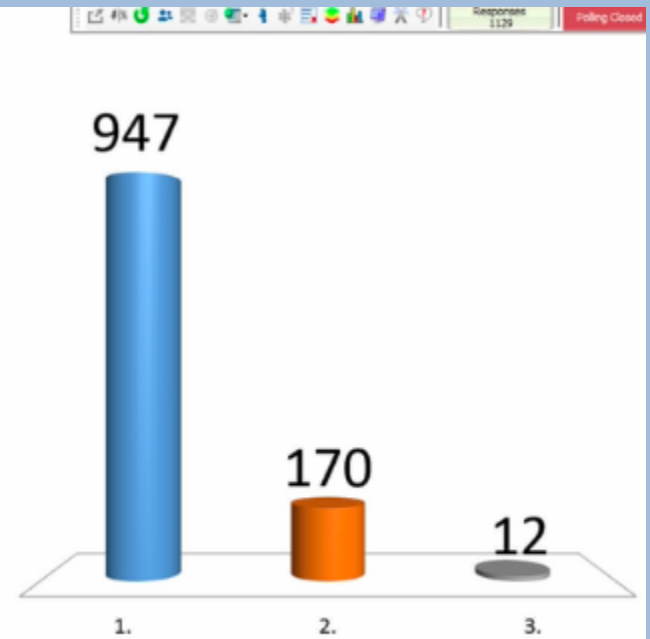

The Moderator

The Reports

Approve?

1. Yes
2. No
3. Abstain

Please use numeric buttons only

Voting

59-3. Marriage is only to be between one man and one woman only (Gen 2:24,25; Matt 19:4-6), in accordance with the Word of God. Therefore, ministers in the Presbyterian Church in America who solemnize marriages shall only solemnize marriages between one man and one woman.